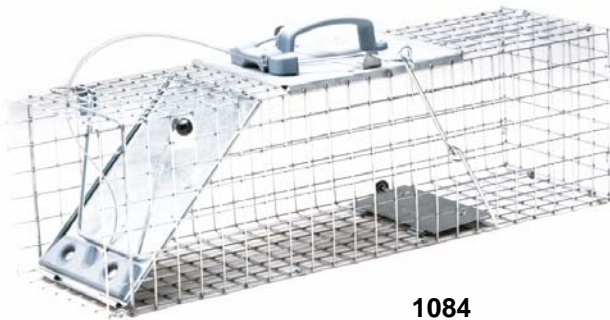

EASY SET

Live Animal Cage Trap

Models 1084 & 1085

Caring Control for Pets and Wildlife

1084

1085

Features

- ♥ Set and Release mechanism, located on top of trap, limits interaction with animal.
- ♥ Trap can be set with one hand.
- ♥ High tensile wire mesh makes trap more durable without making it heavier.
- ♥ Animal-safe design: rolled metal edges and snug fitting doors eliminate sharp surfaces and gaps that could harm the animal.
- ♥ Model 1085 ideal for catching: Raccoons, Cats, Groundhogs, Nutria, Armadillos and similar-size animals.
- ♥ Model 1084 ideal for catching: rabbits, squirrels, skunks, and similar-size animals

Advantages

- ♥ The Safest, Easiest live animal cage trap on the market.
- ♥ Unique, revolutionary design with new set and release mechanism.
- ♥ Designed and tested by professional trappers.

Why List these Products?

Item #	Qty	Description	UPC	Display Dim (DxWxH) Carton Dim (LxWxH)	TlxHl = Load	Wt Lbs.	Cube Ft.
			0-36348 0-36348 SCC 0-00-36348 0-00-36348				
1084	1	Small Easy Set Cage Trap, One spring loaded door 25.10"x 9.20"x 9.60"	01084 5 01084 5	25.10"x 9.20"x 9.60" 25.10"x 9.20"x 9.60"	6x5=30	5.7	1.283
1085	1	Easy Set Cage Trap One spring loaded door 32.40 x11.75 x 14.50	01085 2 01085 2	32.25"x 12.25"x 14.25" 32.25"x 12.25"x 14.25"	4x3=12	13.3	3.26